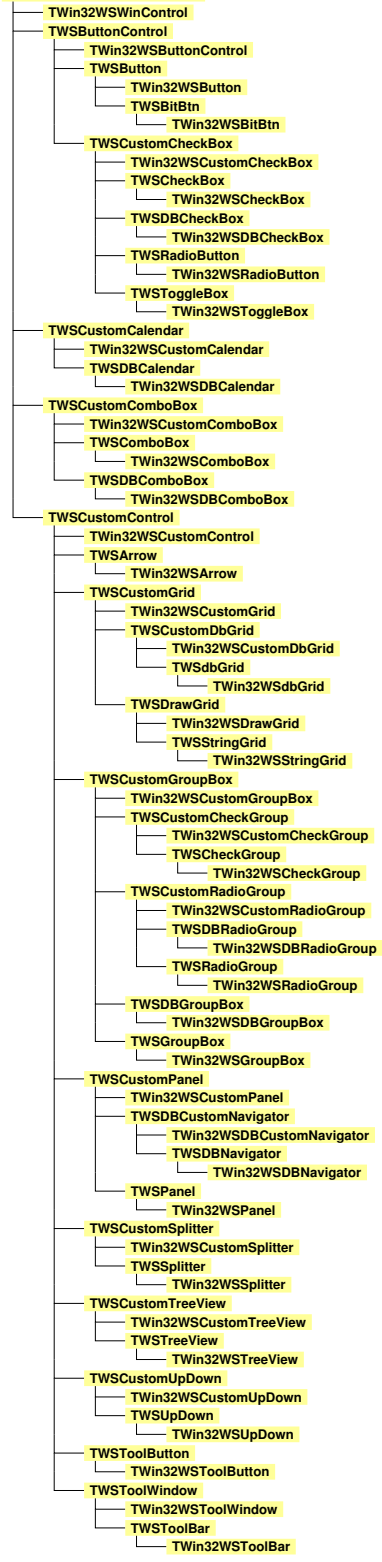

TWSLCLComponent

TWSControl

TWSWinControl

TWSCustomEdit

TWSScrollBar