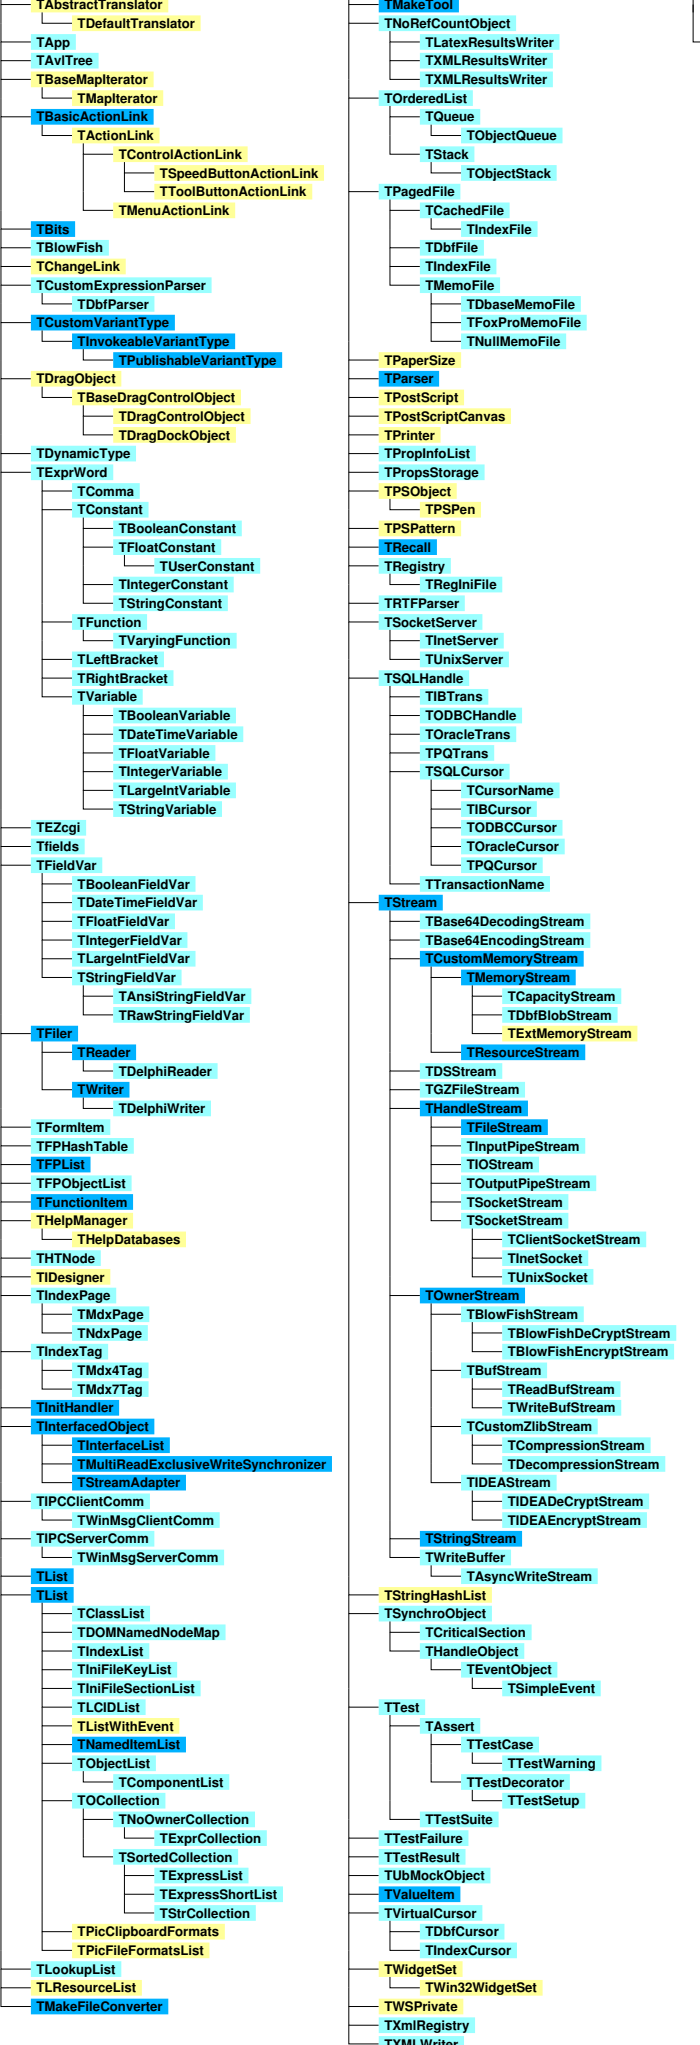

Class

Object

TPersistent

TWSLCLComponent

TWSLCLComponent

TWSControl

TWSWinControl

TWSCustomEdit

TWSScrollBar