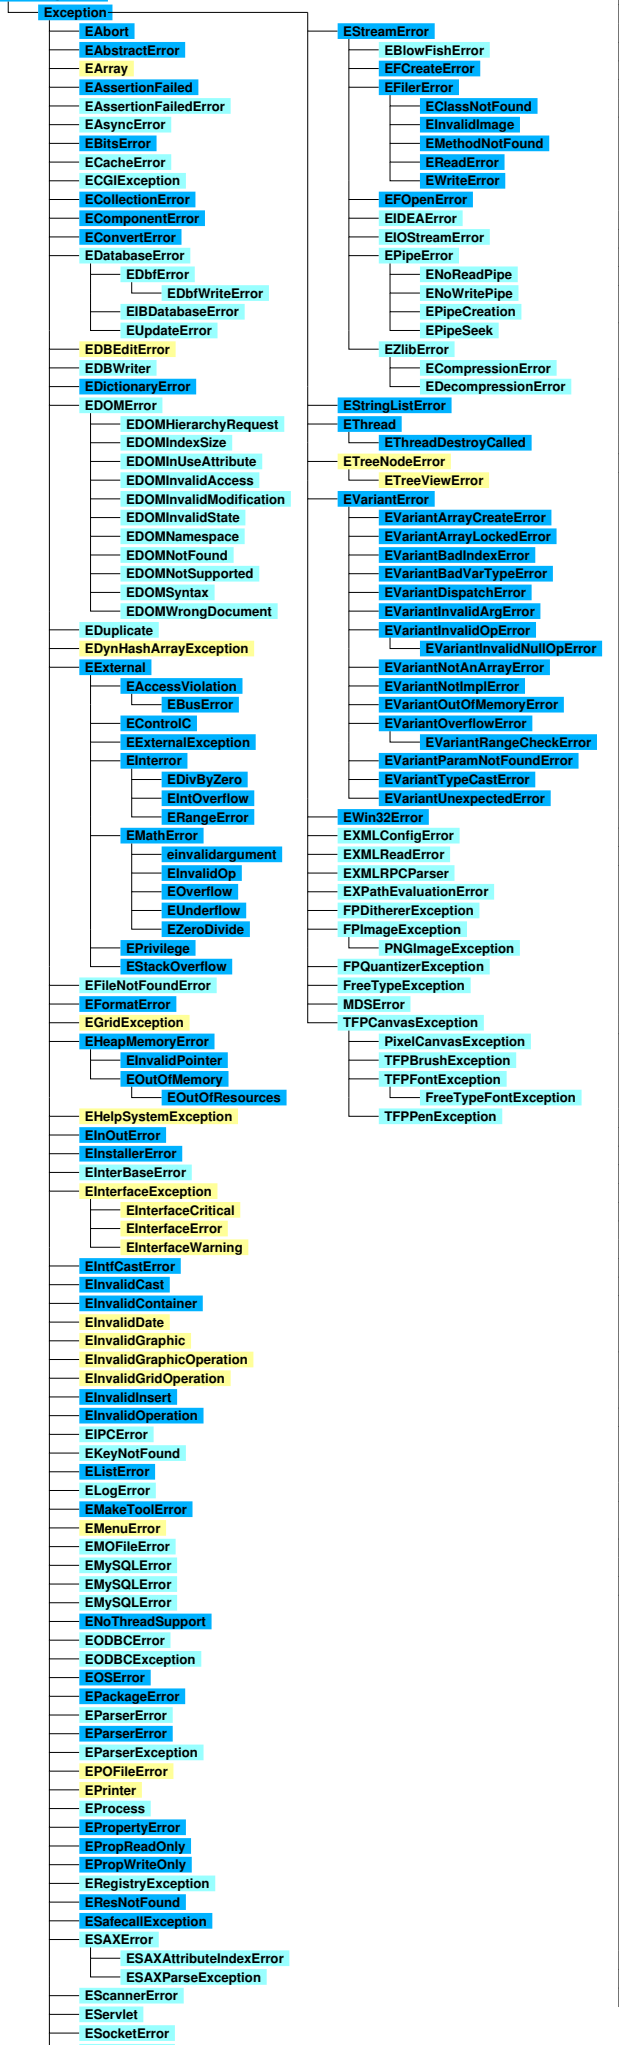

Class

Object

TPersistent

TWSLCLComponent

TWSLCLComponent

TWSControl

TWSWinControl

TWSCustomEdit

TWSScrollBar