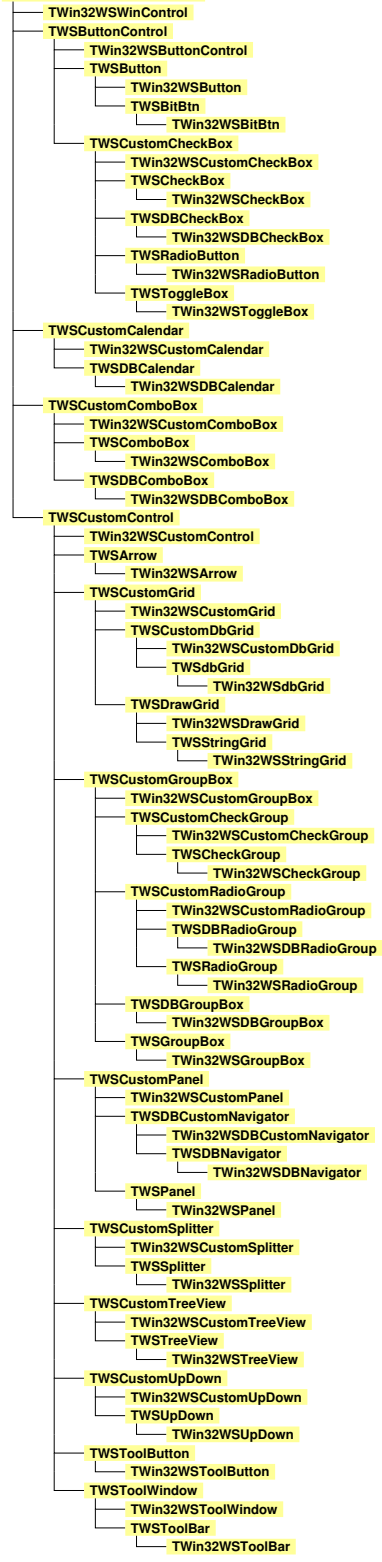

Class

Object

TPersistent

TWSLCLComponent

TWSLCLComponent

TWSControl

TWSWinControl

TWSCustomEdit

TWSScrollBar