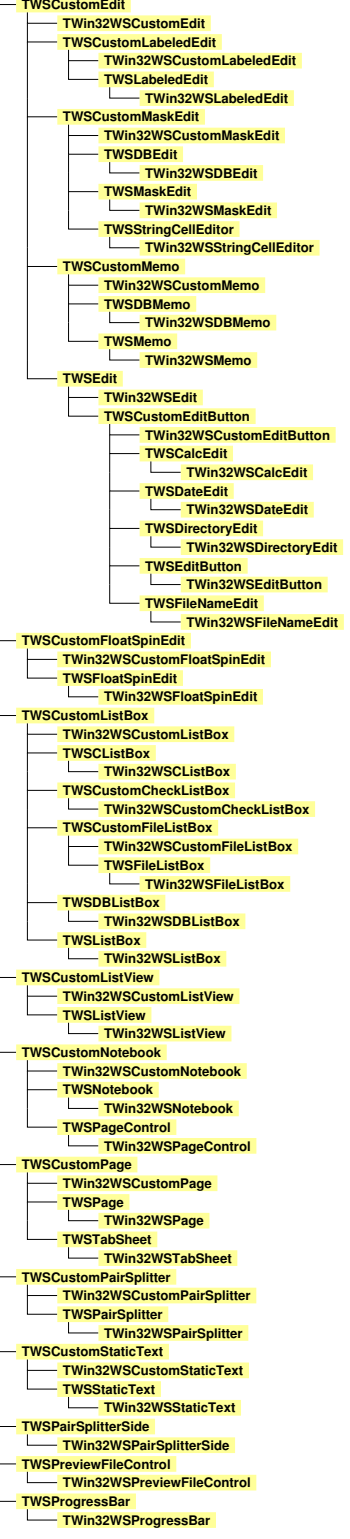

Class

Object

TPersistent

TWSLCLComponent

TWSLCLComponent

TWSControl

TWSWinControl

TWSCustomEdit

TWSScrollBar