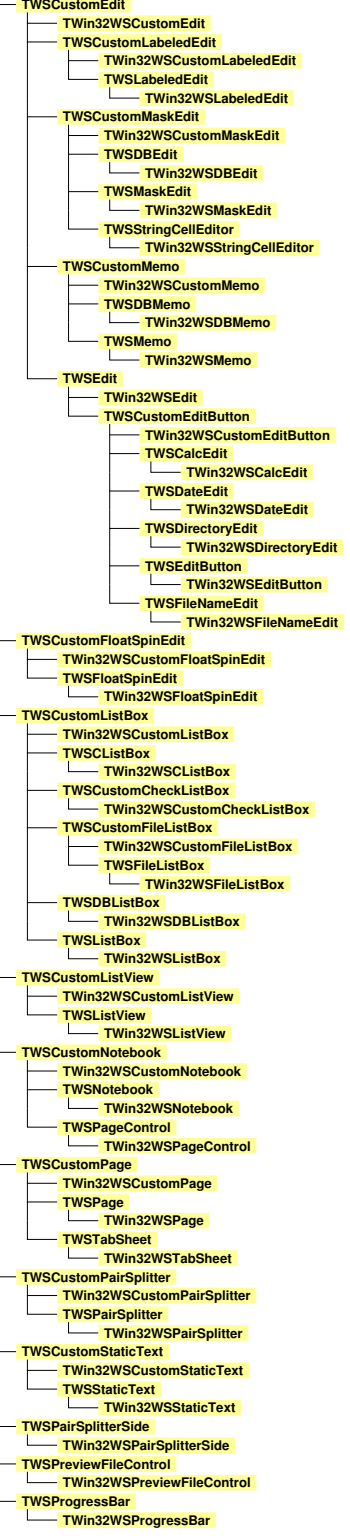

TWSLCLComponent

TWSControl

TWSWinControl

TWSCustomEdit

TWSScrollBar